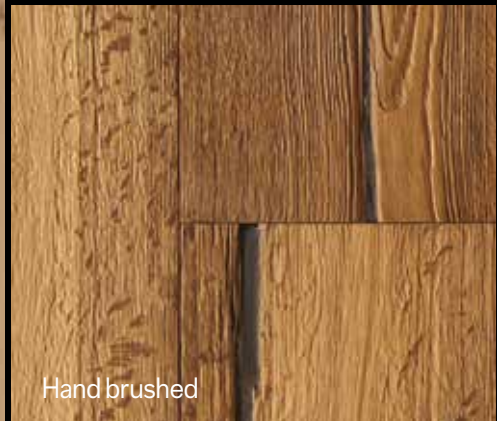

WICANDERS PARQUET

Beautiful characteristics!

Discover the different structures by just a touch. Brushing to highlight the grain details, hand-carved embossed knots or large cracks embrace the beauty of nature and create an expressive and exciting look.