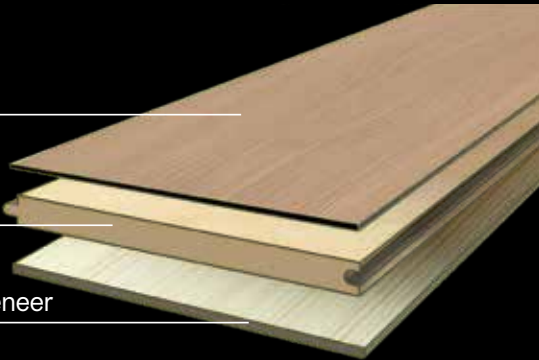

The Oak 1-strip Planks of our Manor House Collection embody a flair of exclusive living. Classic, timeless with a touch of creative innovation, impressive and stylish. Elegance characterizes the charm of this collection - ideal for the installation in representative, large rooms and houses, but also for the renovation of older buildings. The high-quality 3-ply Oak Planks come lightly brushed or with a delicately smooth, flat surface that conveys a feeling of tranquility and simplicity. With its plank dimensions of 1900 x 190 mm, its decent colors, grains and clean lines, the Manor House planks create a forever-chic, sophisticated and elegant room atmosphere to any space.

Carlisle

Wear layer

Core layer

Balancing veneer

The planks with the Loc & Fold connection system for floating and glueless installation have a size of 1900 x 190 mm and a real wood veneer of approx. 3 mm.