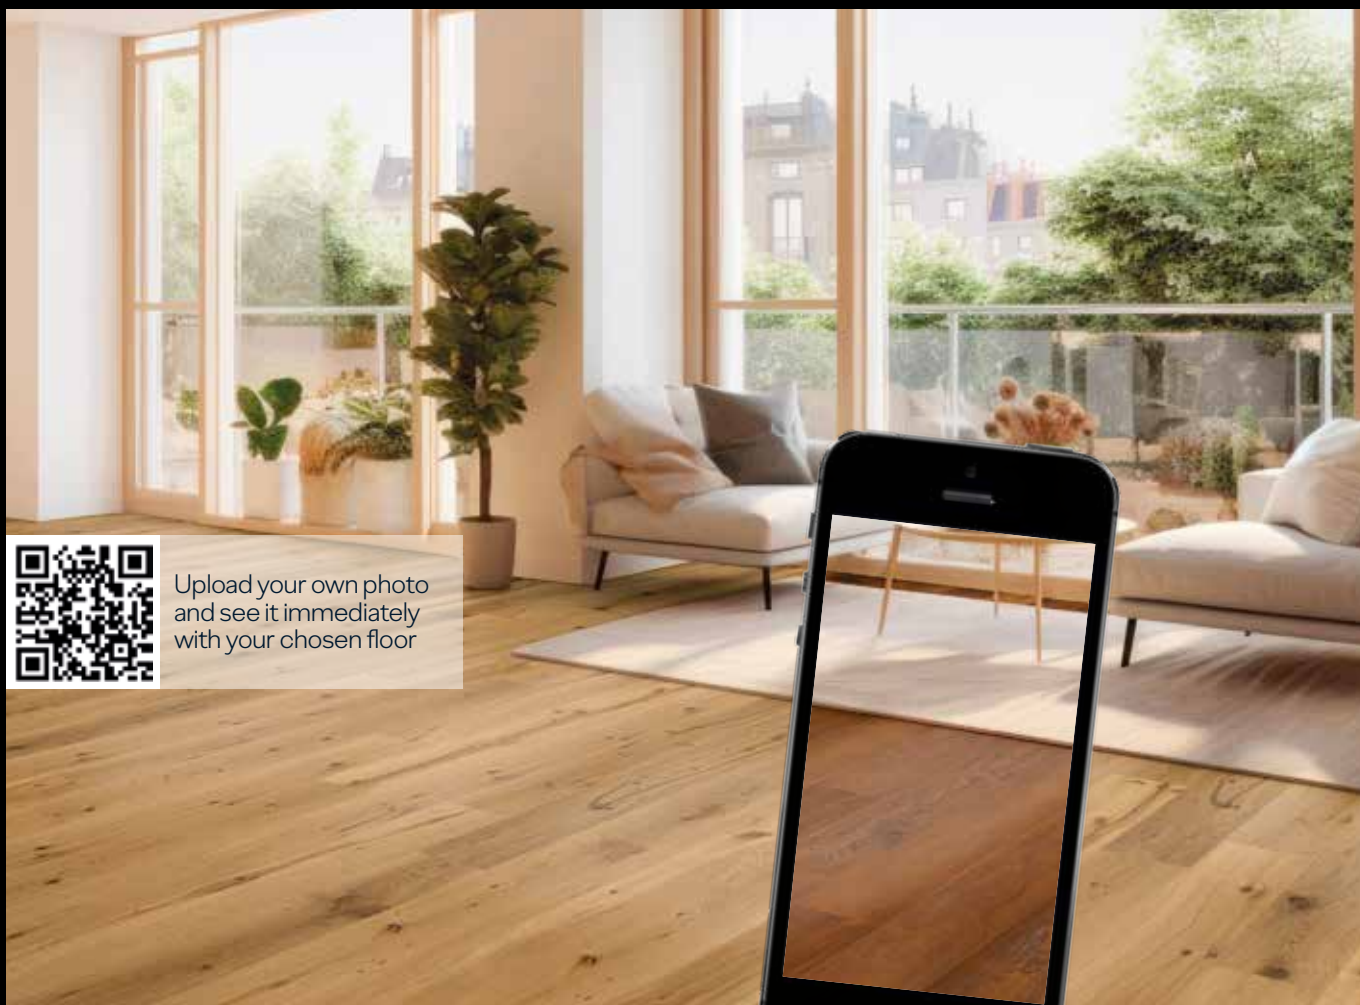

Visit our Floor Simulator at www.wicanders-parquet.com

Upload your own photo
and see it immediately
with your chosen floor

AMORIM CORK FLOORING

www.wicanders-parquet.com