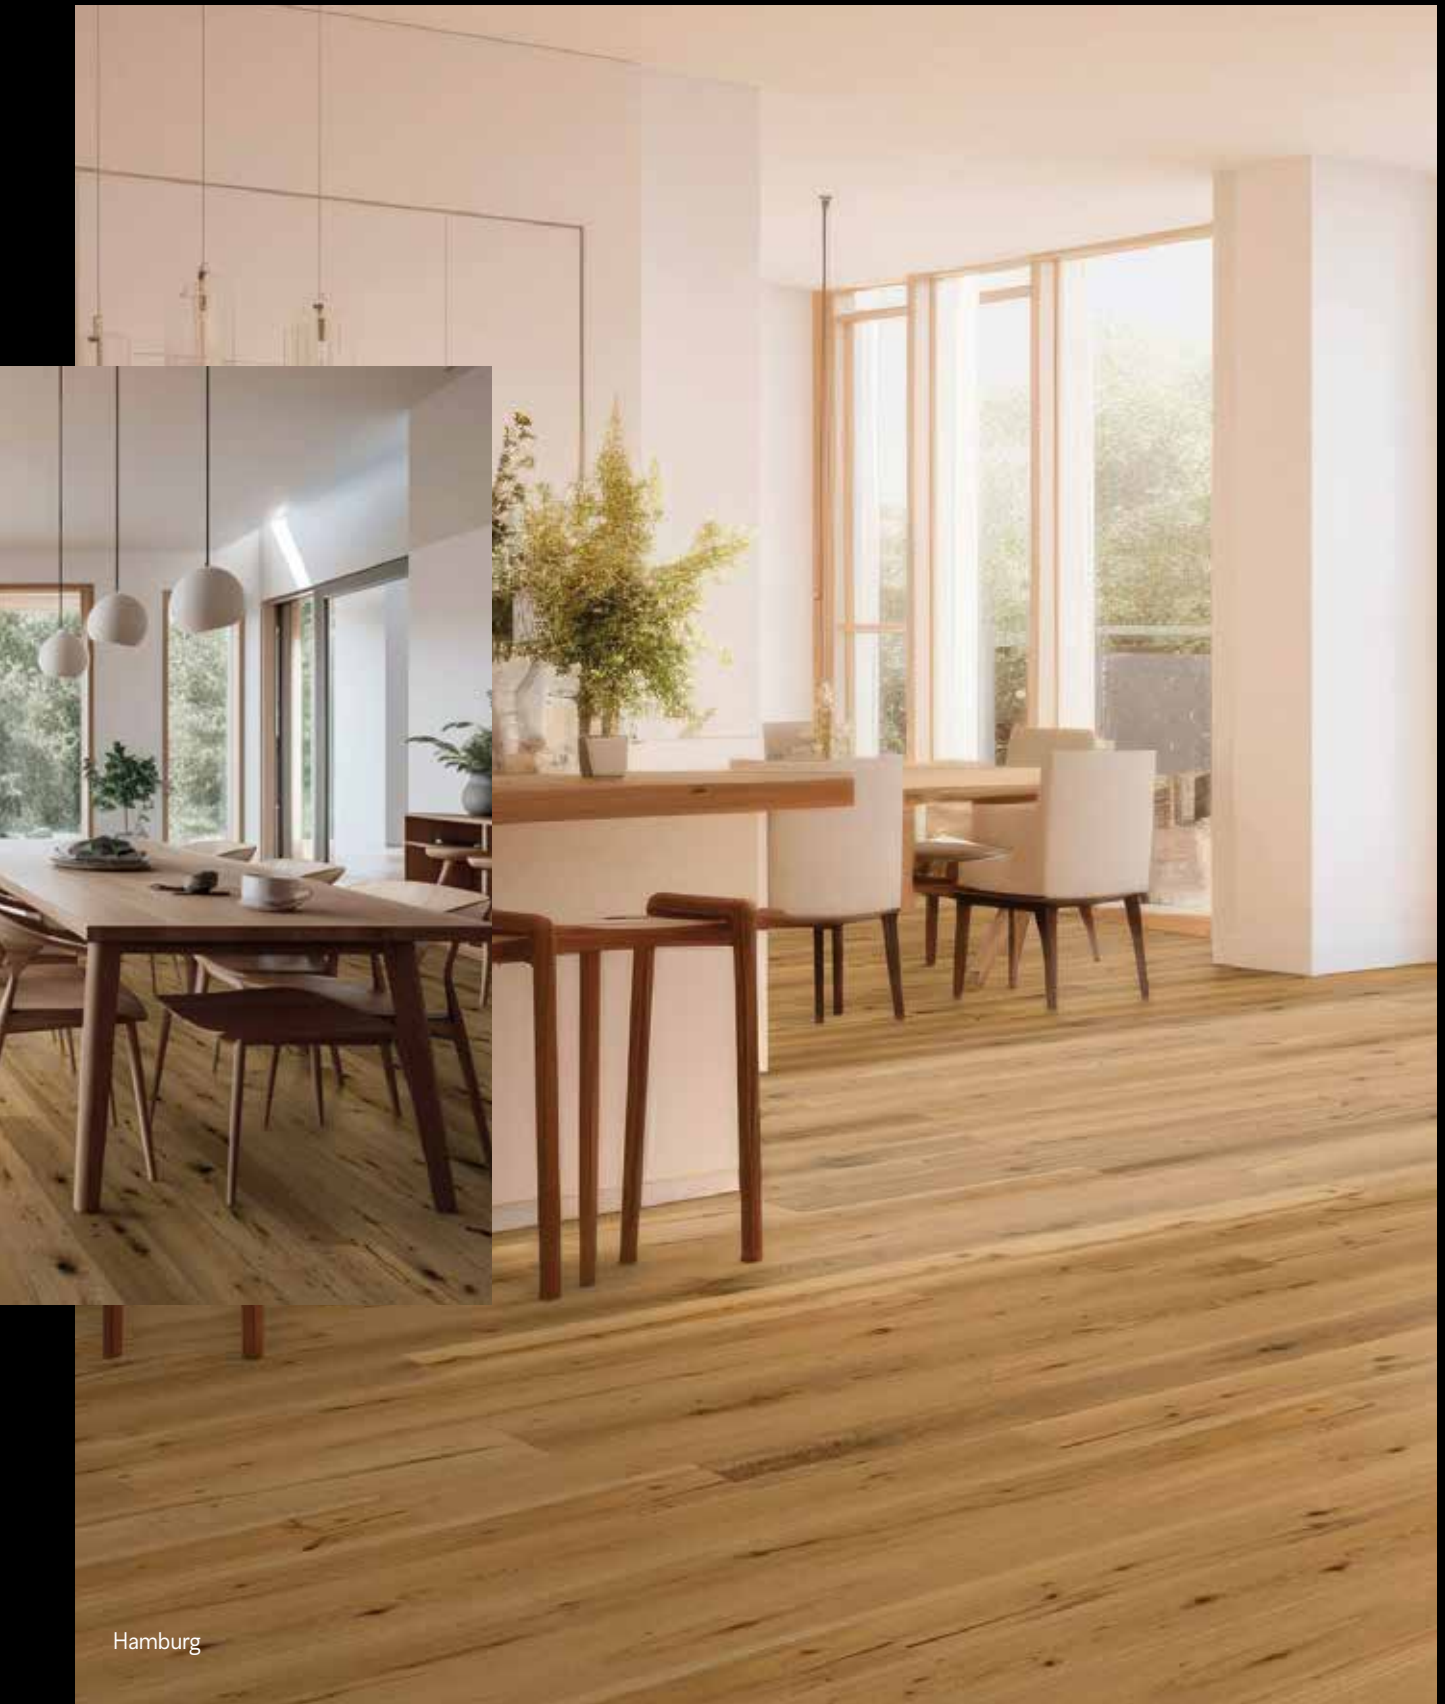

BASICS COLLECTION

Expressive Oak and impressive XXL formats!

For those who want to enter the world of parquet, Amorim provides the perfect choice. The Basics Collection offers solutions for everyone, presenting a wide selection of expressive, modern and brilliantly practical Oak 1-strip Planks. The floors come with a gentle brushing that emphasizes the texture of the grain. Lovers of darker colors can enjoy smoking treatment which gives the planks a warm depth of color and a beautiful play of shades between the boards. A four-sided bevel ensures that each plank is subtly distinguished from the next, giving the floor a spacious appearance. The Basics Collection comprises different formats, gradings and finishes to meet everybody's taste – from the extra rustic to a more quiet version, from standard size to XXL grand formats.

The planks with Loc & Fold connection system for floating and glueless installation have a size of 1900x190 or 2200x240/260 mm and a real wood veneer of approx. 3 or 4 mm.

Wear layer

Core layer

Balancing veneer